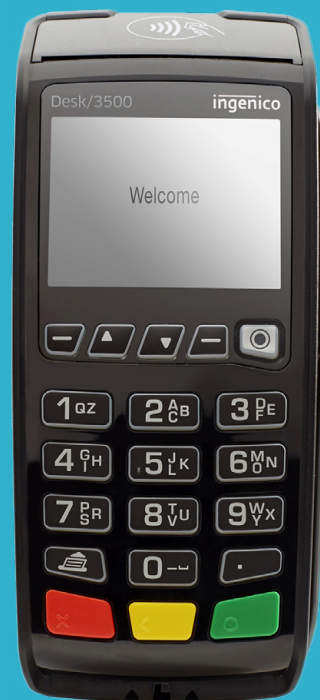

DESK 3500 COMPACT

THE FAST AND COMPACT TERMINAL

The fast Desk 3500 COMPACT for standalone terminals.

IDEAL FOR EVERY LOCATION

- Sleek, ergonomic design with large keys
- Fast payment thanks to the contactless function
- Simple to use and intuitive
- The latest PCI PTS 4.x security standard

Contactless

Mobile
Payment

Security
Standard

Printer

TECHNICAL DETAILS

DESK 3500 COMPACT

Dimension (L x W x H)	187 x 82 x 68 mm
Weight	340 g
Communication	LAN
Power	External power supply
Display	Color display 320 x 240
Display size	2.8"
Thermal printer	Yes
Security	PCI PTS 4.x
Cash register interface	MPD / TIM
Card reader	EMV Chip Magnetic strips Contactless
Options	-